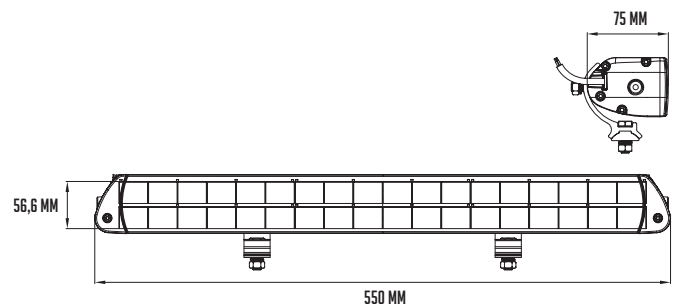

SWEDSTUFF.

LED LIGHT BAR WITH 1 LUX AT 650M

Voltage	12-24V DC
Watt	180
Theoretical lumen	15120
Actual lumen	9859
1 lux @	650m
IP-class	IP67
Beam pattern	Combo
Connector	DT
Cable length	300mm

Material housing	Aluminium
Material lens	Polycarbonate
Length	550mm
Depth	75mm
Height	56,6mm
E-approved	ECE R112
Ref	37,5
EMC-certificate	ECE R10

PART NO. 808043