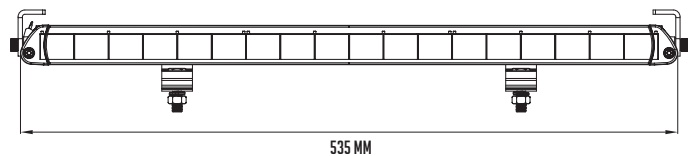

SWEDSTUFF.

LED LIGHT BAR WITH 1 LUX AT 450M

Voltage	12-24V DC
Watt	90
Theoretical lumen	7560
Actual lumen	4690
1 lux @	450m
IP-class	IP67
Beam pattern	Combo
Connector	DT
Cable length	300mm

Material housing	Aluminium
Material lens	Polycarbonate
Length	535mm
Depth	68mm
Height	32,5mm
E-approved	ECE R112
Ref	37,5
EMC-certificate	ECE R10