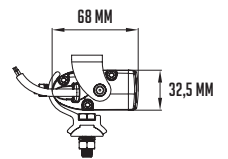

SWEDSTUFF.

LED LIGHT BAR WITH 1 LUX AT 450M

Voltage	12-24V DC
Watt	90
Theoretical lumen	7560
Actual lumen	4690
1 lux @	450m
IP-class	IP67
Beam pattern	Combo
Connector	DT
Cable length	300mm

Material housing	Aluminium
Material lens	Polycarbonate
Length	535mm
Depth	68mm
Height	32,5mm
E-approved	ECE R112
Ref	37,5
EMC-certificate	ECE R10

PART NO. 808042