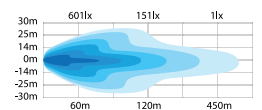

SWEDSTUFF.

LED LIGHT BAR WITH 1 LUX AT 450M

Voltage	12-24V DC
Watt	90
Theoretical lumen	7560
Actual lumen	4690
1 lux @	450m
IP-class	IP67
Beam pattern	Combo
Connector	DT
Cable length	300mm

Material housing	Aluminium
Material lens	Polycarbonate
Length	535mm
Depth	68mm
Height	32,5mm
E-approved	ECE R112
Ref	37,5
EMC-certificate	ECE R10