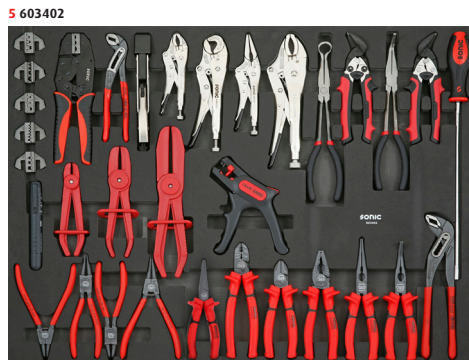

ART. NO. 771446

**7 DRAWERS FILLED WITH
714-PCS. TOOLS**

DRAWER FOAM SYSTEM FOR S12XD

1/3 190 X 370MM	1/3 190 X 370MM
1/3 190 X 370MM	1/3 190 X 370MM
1/3 190 X 370MM	1/3 190 X 370MM

THE ULTIMATE TOOL BOX

EXTRA DEEP

SET 607201 CONTAINS
REVERSIBLE GEAR
WRENCHES