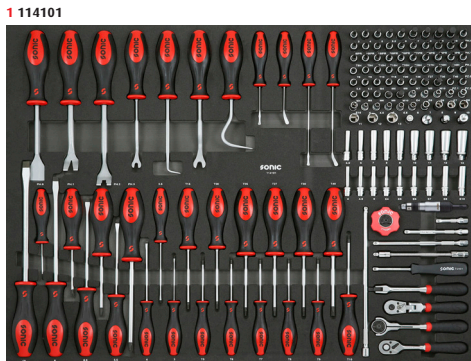

ART. NO. 771446

**7 DRAWERS FILLED WITH
714-PCS. TOOLS**

DRAWER FOAM SYSTEM FOR S12XD

1/3 190 X 370MM	1/3 190 X 370MM
1/3 190 X 370MM	1/3 190 X 370MM
1/3 190 X 370MM	1/3 190 X 370MM

THE ULTIMATE TOOL BOX

EXTRA DEEP

SET 607201 CONTAINS
REVERSIBLE GEAR
WRENCHES