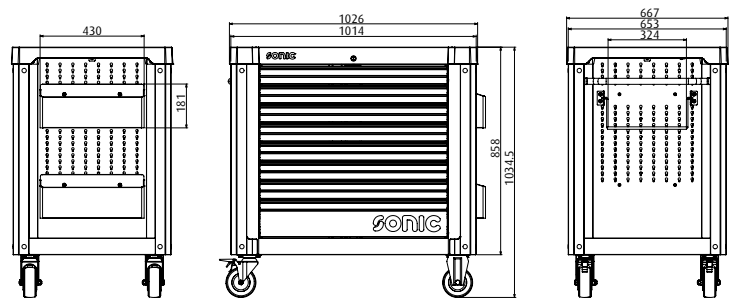

ART. NO. 771446

**7 DRAWERS FILLED WITH
714-PCS. TOOLS**

DRAWER FOAM SYSTEM FOR S12XD

1/3 190 X 370MM	1/3 190 X 370MM
1/3 190 X 370MM	1/3 190 X 370MM
1/3 190 X 370MM	1/3 190 X 370MM

THE ULTIMATE TOOL BOX

EXTRA DEEP

SET 607201 CONTAINS
REVERSIBLE GEAR
WRENCHES