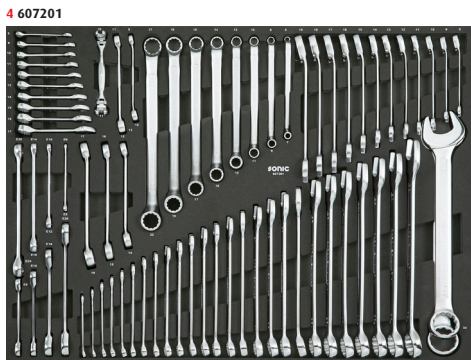

ART. NO. 771446

**7 DRAWERS FILLED WITH
714-PCS. TOOLS**

DRAWER FOAM SYSTEM FOR S12XD

1/3 190 X 370MM	1/3 190 X 370MM
1/3 190 X 370MM	1/3 190 X 370MM
1/3 190 X 370MM	1/3 190 X 370MM

THE ULTIMATE TOOL BOX

EXTRA DEEP

SET 607201 CONTAINS
REVERSIBLE GEAR
WRENCHES