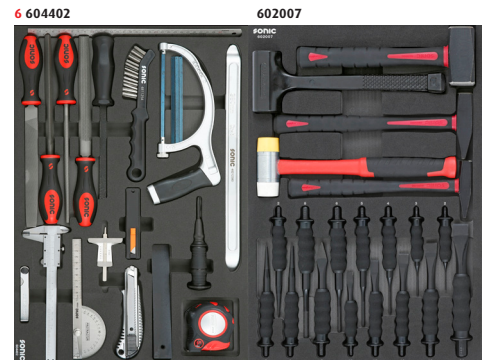

ART. NO. 771446

**7 DRAWERS FILLED WITH
714-PCS. TOOLS**

DRAWER FOAM SYSTEM FOR S12XD

1/3 190 X 370MM	1/3 190 X 370MM
1/3 190 X 370MM	1/3 190 X 370MM
1/3 190 X 370MM	1/3 190 X 370MM

THE ULTIMATE TOOL BOX

EXTRA DEEP

SET 607201 CONTAINS
REVERSIBLE GEAR
WRENCHES