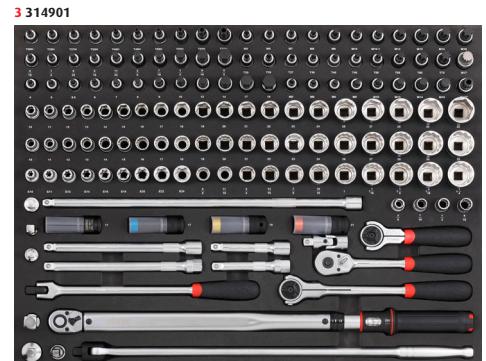

ART. NO. 771446

**7 DRAWERS FILLED WITH
714-PCS. TOOLS**

DRAWER FOAM SYSTEM FOR S12XD

1/3 190 X 370MM	1/3 190 X 370MM
1/3 190 X 370MM	1/3 190 X 370MM
1/3 190 X 370MM	1/3 190 X 370MM

THE ULTIMATE TOOL BOX

EXTRA DEEP

SET 607201 CONTAINS
REVERSIBLE GEAR
WRENCHES