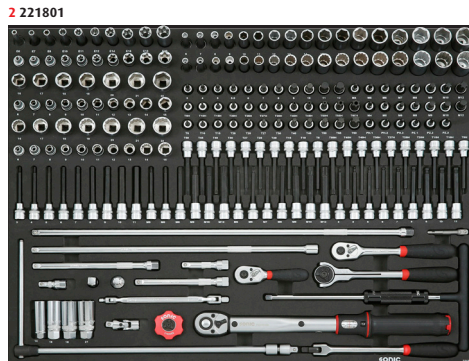

ART. NO. 771446

**7 DRAWERS FILLED WITH
714-PCS. TOOLS**

DRAWER FOAM SYSTEM FOR S12XD

1/3 190 X 370MM	1/3 190 X 370MM
1/3 190 X 370MM	1/3 190 X 370MM
1/3 190 X 370MM	1/3 190 X 370MM

THE ULTIMATE TOOL BOX

EXTRA DEEP

SET 607201 CONTAINS
REVERSIBLE GEAR
WRENCHES