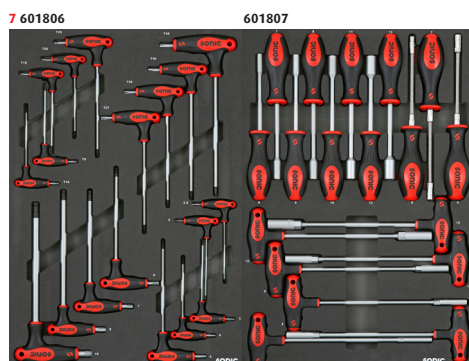

ART. NO. 771446

**7 DRAWERS FILLED WITH
714-PCS. TOOLS**

DRAWER FOAM SYSTEM FOR S12XD

1/3 190 X 370MM	1/3 190 X 370MM
1/3 190 X 370MM	1/3 190 X 370MM
1/3 190 X 370MM	1/3 190 X 370MM

THE ULTIMATE TOOL BOX

EXTRA DEEP

SET 607201 CONTAINS
REVERSIBLE GEAR
WRENCHES