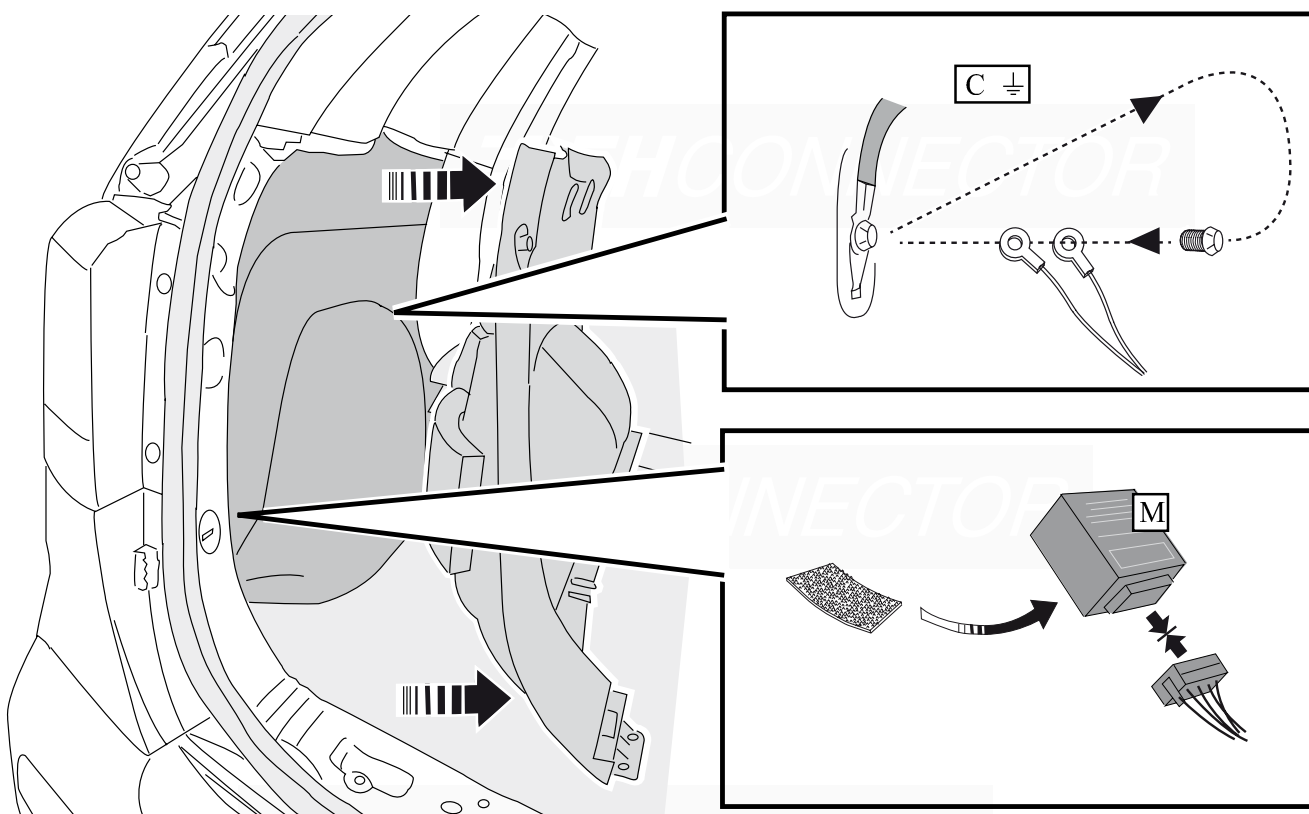

3

EHCONNECTOR

EHCONNECTOR